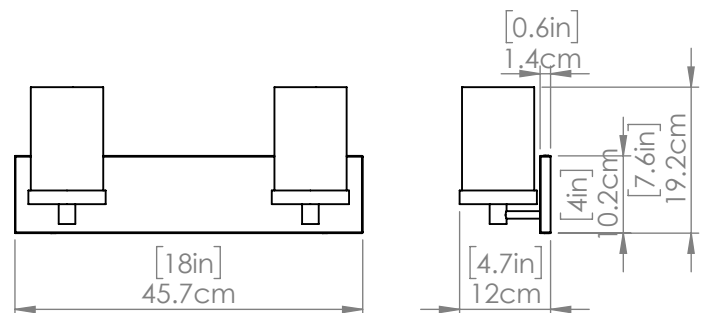

SKU | DVP0422

FINISH OPTIONS

EBONY WITH HALF OPAL GLASS
SATIN NICKEL WITH HALF OPAL GLASS

DIMENSIONS

Length / Ø: N/A"
Width: 18"
Height: 7.25"
Depth: 4.75"
Minimum Height: N/A"
Maximum Height: N/A"

LAMPING

Number of Sockets: 2
Wattage of Individual Socket: 40W
Socket Type: Medium Base
Socket Orientation: Up
Lamp Confinement: Mostly Open
Voltage: 120V
Dimmable: Yes
Bulbs Not Included

PIPE / CHAIN / CORD INFORMATION

Pipe/Chain Kit Included: N/A
Pipe Information: N/A
Chain Information: N/A
Wire/Cord Information: 8 in
Max Sloped Ceiling Angle:

**Conversion 19° to 45°: ASY0101+Finish (2 loops + 1 chain):
 For Additional Cost*