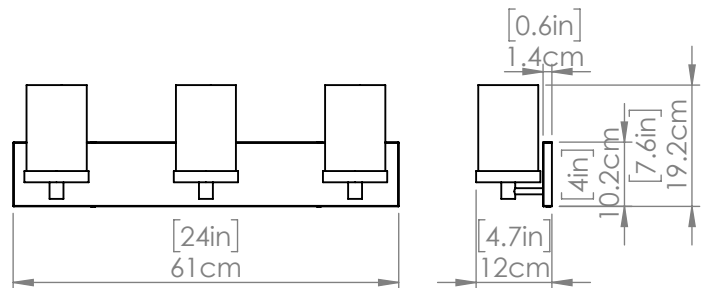

DIEPPE

| VANITY

SKU | DVP0443

FINISH OPTIONS

EBONY WITH HALF OPAL GLASS
SATIN NICKEL WITH HALF OPAL GLASS

DIMENSIONS

Length / Ø: N/A"
Width: 24"
Height: 7.25"
Depth: 4.75"
Minimum Height: N/A"
Maximum Height: N/A"

LAMPING

Number of Sockets: 3
Wattage of Individual Socket: 40W
Socket Type: Medium Base
Socket Orientation: Up
Lamp Confinement: Mostly Open
Voltage: 120V
Dimmable: Yes
Bulbs Not Included

PIPE / CHAIN / CORD INFORMATION

Pipe/Chain Kit Included: N/A
Pipe Information: N/A
Chain Information: N/A
Wire/Cord Information: 8 in
Max Sloped Ceiling Angle:

**Conversion 19° to 45° : ASY0101+Finish (2 loops + 1 chain):
For Additional Cost*