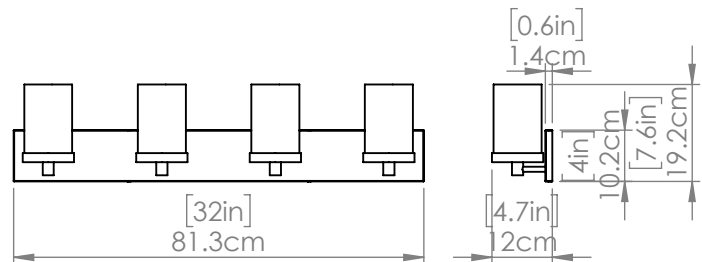

DIEPPE

| VANITY

SKU | DVP0444

FINISH OPTIONS

EBONY WITH HALF OPAL GLASS
SATIN NICKEL WITH HALF OPAL GLASS

DIMENSIONS

Length / Ø: N/A"
Width: 32"
Height: 7.25"
Depth: 4.75"
Minimum Height: N/A"
Maximum Height: N/A"

LAMPING

Number of Sockets: 4
Wattage of Individual Socket: 40W
Socket Type: Medium Base
Socket Orientation: Up
Lamp Confinement: Mostly Open
Voltage: 120V
Dimmable: Yes
Bulbs Not Included

PIPE / CHAIN / CORD INFORMATION

Pipe/Chain Kit Included: N/A
Pipe Information: N/A
Chain Information: N/A
Wire/Cord Information: 8 in
Max Sloped Ceiling Angle:
**Conversion 19° to 45° : ASY0101+Finish (2 loops + 1 chain):
For Additional Cost*