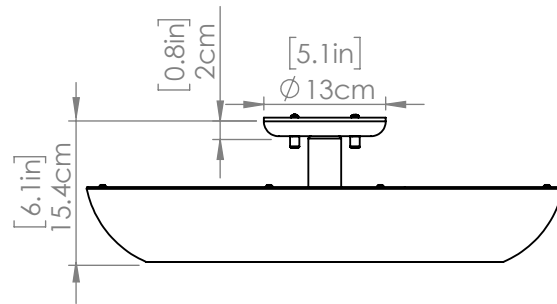

ANTARES

| FLUSH MOUNT

SKU | DVP0613

FINISH OPTIONS

Ebony with Vodka Ice Glass
Brass with Vodka Ice Glass

DIMENSIONS

Length / Ø: 20"
Width: N/A"
Height: 6"
Depth: N/A"
Minimum Height: 6"
Maximum Height: N/A"

PIPE / CHAIN / CORD INFORMATION

Pipe/Chain Kit Included: No
Pipe Information: N/A
Chain Information: N/A
Wire/Cord Information: 8 in
Max Sloped Ceiling Angle: N/A

ADDITIONAL INFORMATION

Wall and Ceiling Mountable: No
Up and Down Mountable: N/A
Location Certification: N/A
ADA Compliant: N/A