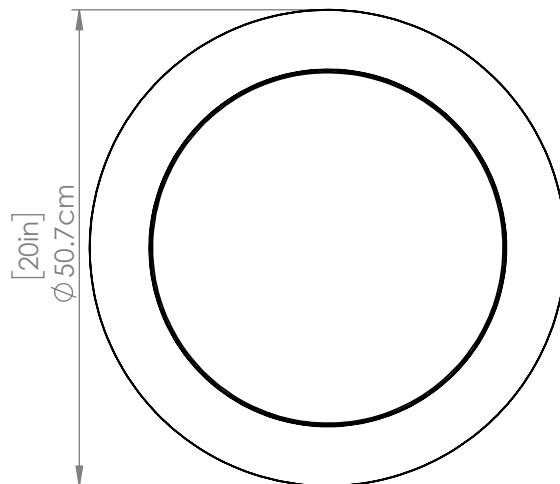

ADDITIONAL INFORMATION

Wall and Ceiling Mountable: No
Up and Down Mountable: N/A
Location Certification: N/A
ADA Compliant: N/A

WARRANTY

5 Years Residential
20,000 Hours Commercial