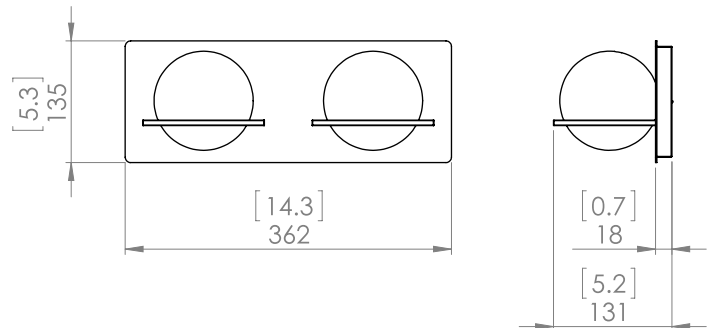

SKU | DVP0922

FINISH OPTIONS

Ebony with Half Opal Glass (EB-OP)
 Venetian Brass with Half Opal Glass (VBR-OP)
 Chrome with Half Opal Glass (CH-OP)

DIMENSIONS

Length / Ø: 14.25"
Width: N/A"
Height: 5.25"
Depth: 5.25"
Minimum Height: 5.25"
Maximum Height: 5.25"

LAMPING

Number of Sockets: 2
Wattage of Individual Socket: 20W
Socket Type: G9
Socket Orientation: Sideways
Lamp Confinement: Fully Enclosed
Voltage: 120V
Dimmable: Yes
Bulbs Not Included

PIPE / CHAIN / CORD INFORMATION

Pipe/Chain Kit Included: Not Included
Pipe Information: N/A
Chain Information: N/A
Wire/Cord Information: 8 Inches
Max Sloped Ceiling Angle: N/A
**Conversion 19° to 45° : ASY0101+Finish (2 loops + 1 chain):
 For Additional Cost*