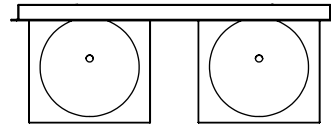

SKU | DVP0922

FINISH OPTIONS

Ebony with Half Opal Glass (EB-OP)
 Venetian Brass with Half Opal Glass (VBR-OP)
 Chrome with Half Opal Glass (CH-OP)

DIMENSIONS

Length / Ø: 14.25"
Width: N/A"
Height: 5.25"
Depth: 5.25"
Minimum Height: 5.25"
Maximum Height: 5.25"

LAMPING

Number of Sockets: 2
Wattage of Individual Socket: 20W
Socket Type: G9
Socket Orientation: Sideways
Lamp Confinement: Fully Enclosed
Voltage: 120V
Dimmable: Yes
Bulbs Not Included

PIPE / CHAIN / CORD INFORMATION