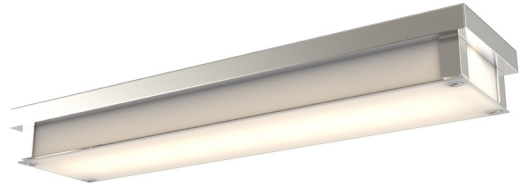

CATEGORY: WALL SCONCE

The Helios design consists of a simple and clean aesthetic style which is suited for multiple rooms and applications. The classic finish choices of chrome or buffed nickel provides a smooth shiny look.

FIXTURE SPECIFICATIONS

- Length / Ø:** 24"
- Width:** 3"
- Depth:** 3"
- Height:** 6"
- Minimum Height:** N/A
- Maximum Height:** N/A
- Damp Location Certified:** Yes
- Wet Location Certified:** No

LAMPING

- Number of Bulbs:** 1
- Max Bulb Wattage:** 30W
- Socket Type:** AC LED
- Recommended Bulb:** #N/A
- Bulbs Included:** Yes

FINISH OPTIONS

- BN
- CH

GLASS OPTIONS

- SSW

RELATED SKUS

- | | |
|----------|----------|
| DVP10351 | DVP10331 |
| DVP10393 | DVP10391 |
| DVP10394 | DVP10348 |
| DVP10338 | DVP10351 |