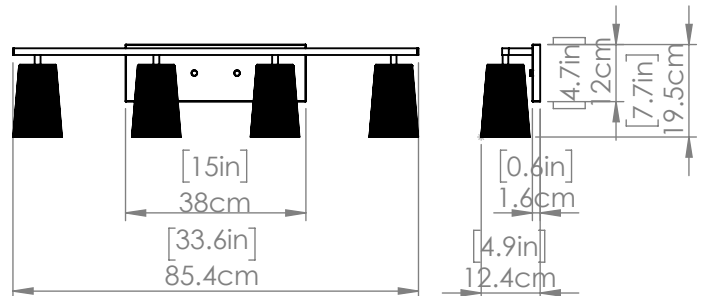

## DIMENSIONS

**Length / Ø:** N/A"  
**Width:** 33.5"  
**Height:** 7.75"  
**Depth:** 5"  
**Minimum Height:** N/A"  
**Maximum Height:** N/A"

## LAMPING

**Number of Sockets:** 4  
**Wattage of Individual Socket:** 40W  
**Socket Type:** Medium Base  
**Socket Orientation:** Down  
**Lamp Confinement:** Semi Enclosed  
**Voltage:** 120V  
**Dimmable:** Yes  
**Bulbs Not Included**

## PIPE / CHAIN / CORD INFORMATION

**Pipe/Chain Kit Included:** N/A  
**Pipe Information:** N/A  
**Chain Information:** N/A  
**Wire/Cord Information:** 8 in  
**Max Sloped Ceiling Angle:**  
 \*Conversion 19° to 45° : ASY0101+Finish (2 loops + 1 chain):  
 For Additional Cost