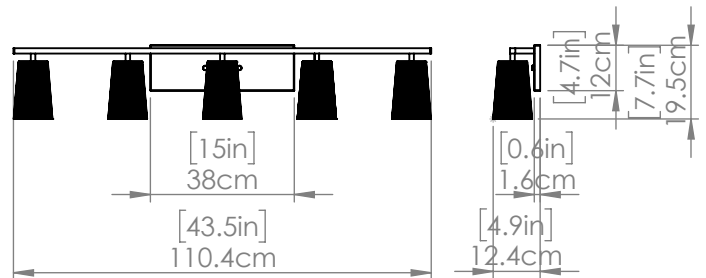

SKU | DVP11355

FINISH OPTIONS

- Brass with Ribbed Clear Glass
- Ebony with Ribbed Clear Glass
- Chrome with Ribbed Clear Glass

DIMENSIONS

- Length / Ø:** N/A"
- Width:** 43.5"
- Height:** 7.75"
- Depth:** 5"
- Minimum Height:** N/A"
- Maximum Height:** N/A"

LAMPING

- Number of Sockets:** 5
- Wattage of Individual Socket:** 40W
- Socket Type:** Medium Base
- Socket Orientation:** Down
- Lamp Confinement:** Semi Enclosed
- Voltage:** 120V
- Dimmable:** Yes
- Bulbs Not Included**

PIPE / CHAIN / CORD INFORMATION

- Pipe/Chain Kit Included:** N/A
- Pipe Information:** N/A
- Chain Information:** N/A
- Wire/Cord Information:** 8 in
- Max Sloped Ceiling Angle:**
- *Conversion 19° to 45° : ASY0101+Finish (2 loops + 1 chain):
For Additional Cost*