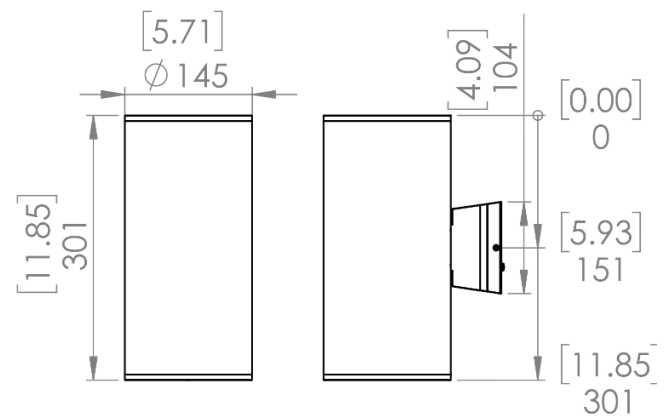

SUMMERSIDE OUTDOOR | OUTDOOR SCONCE

SKU | DVP115000

FINISH OPTIONS

Black (BK)

DIMENSIONS

Length / Ø: 5.5"

Width: 5.75"

Height: 12"

Depth: 8"

Minimum Height: N/A"

Maximum Height: N/A"

LAMPING

Number of Sockets: 2

Wattage of Individual Socket: 60W

Socket Type: Medium Base (A15)

Socket Orientation: Multidirectional

Wire/Cord Information: N/A

Max Sloped Ceiling Angle: N/A

**Conversion 19° to 45° : ASY0101+Finish (2 loops + 1 chain):
For Additional Cost*

ADDITIONAL INFORMATION

Wall and Ceiling Mountable: Yes

Up and Down Mountable: N/A