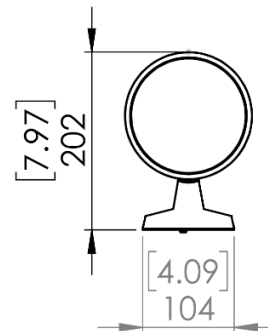

SUMMERSIDE OUTDOOR | OUTDOOR SCONCE

SKU | DVP115000

FINISH OPTIONS

Black (BK)

DIMENSIONS

Length / Ø: 5.5"

Width: 5.75"

Height: 12"

Depth: 8"

Minimum Height: N/A"

Maximum Height: N/A"

LAMPING

Number of Sockets: 2

Wattage of Individual Socket: 60W

Socket Type: Medium Base (A15)

Socket Orientation: Multidirectional

Wire/Cord Information: N/A

Max Sloped Ceiling Angle: N/A

**Conversion 19° to 45° : ASY0101+Finish (2 loops + 1 chain):
For Additional Cost*

ADDITIONAL INFORMATION

Wall and Ceiling Mountable: Yes

Up and Down Mountable: N/A