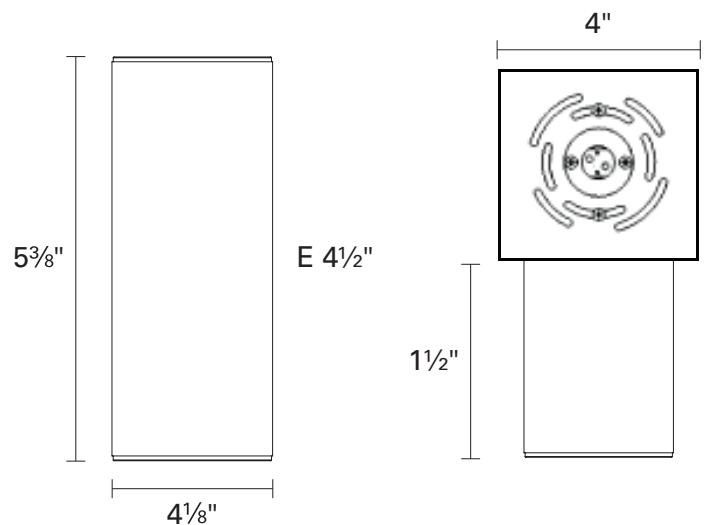

## DIMENSIONS

**Length / Ø:** 4.5"

**Width:** N/A"

**Height:** 5.5"

**Depth:** 4.5"

**Minimum Height:** N/A"

**Maximum Height:** N/A"

## PIPE / CHAIN / CORD INFORMATION

**Pipe/Chain Kit Included:** Not Included

**Pipe Information:** N/A

**Chain Information:** N/A

**Wire/Cord Information:** N/A

**Max Sloped Ceiling Angle:** N/A

*\*Conversion 19° to 45° : ASY0101+Finish (2 loops + 1 chain):  
For Additional Cost*