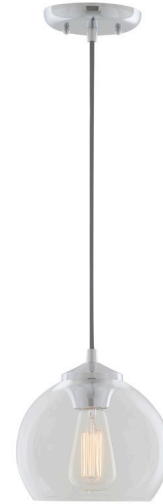

OBERON

SKU: DVP13221

DVI
LIGHTING

CATEGORY: SINGLE PENDANT

Modern single pendant in chrome with glass shade.
Single light single pendant provides down lighting. Bulbs not included. No chain included. No pipe included. Uses Standard bulbs. Not ADA approved. Not rated for damp or wet locations. Manufacturer guarantees 5 year warranty from date of purchase.

FIXTURE SPECIFICATIONS

Length / Ø: 8"

Width: N/A

Depth: N/A

Height: 8"

Minimum Height: 9.5"

Maximum Height: 126"

Damp Location Certified: No

Wet Location Certified: No

LAMPING

Number of Bulbs: 1

Max Bulb Wattage: 60W

Socket Type: Medium Base

Recommended Bulb: #N/A

Bulbs Included: No

FINISH OPTIONS

CH

MO

GLASS OPTIONS

CL

RELATED SKUS

DVP13237

DVP13221

DVP13253