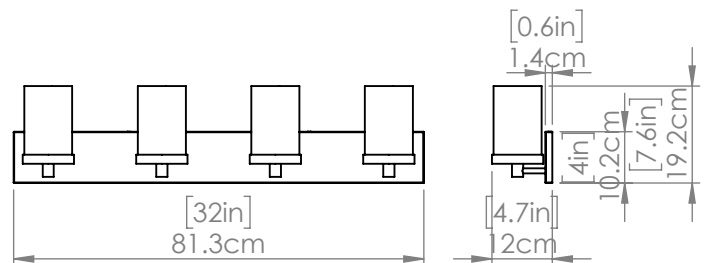

RIVERVIEW

| VANITY

SKU | DVP14044

FINISH OPTIONS

Ebony with Half Opal Glass
Satin Nickel with Half Opal Glass

DIMENSIONS

Length / Ø: N/A"
Width: 32.25"
Height: 7.75"
Depth: 4.75"
Minimum Height: 7.75"
Maximum Height: 7.75"

LAMPING

Number of Sockets: 4
Wattage of Individual Socket: 40W
Socket Type: Medium Base (E26)
Socket Orientation: Up Or Down
Lamp Confinement: Semi Enclosed
Voltage: 120V
Dimmable: Yes
Bulbs Not Included

PIPE / CHAIN / CORD INFORMATION

Pipe/Chain Kit Included: N/A
Pipe Information: N/A
Chain Information: N/A
Wire/Cord Information: 8"
Max Sloped Ceiling Angle: N/A

ADDITIONAL INFORMATION

Wall and Ceiling Mountable: N/A
Up and Down Mountable: Multi-Orientation
Location Certification: Dry Locations Only
ADA Compliant: No