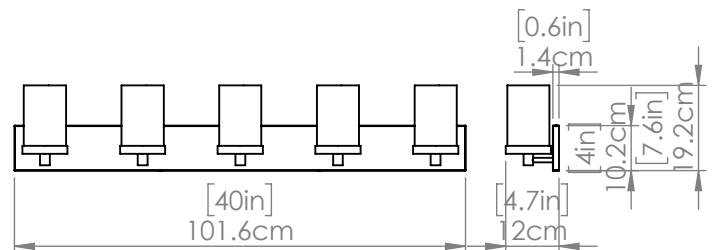

SKU | DVP14055

FINISH OPTIONS

Ebony with Half Opal Glass
Satin Nickel with Half Opal Glass

DIMENSIONS

Length / Ø: N/A"
Width: 40"
Height: 7.75"
Depth: 4.75"
Minimum Height: 7.75"
Maximum Height: 7.75"

LAMPING

Number of Sockets: 5
Wattage of Individual Socket: 40W
Socket Type: Medium Base (E26)
Socket Orientation: Up Or Down
Lamp Confinement: Semi Enclosed
Voltage: 120V
Dimmable: Yes
Bulbs Not Included

PIPE / CHAIN / CORD INFORMATION

Pipe/Chain Kit Included: N/A
Pipe Information: N/A
Chain Information: N/A
Wire/Cord Information: 8"
Max Sloped Ceiling Angle: N/A

ADDITIONAL INFORMATION

Wall and Ceiling Mountable: N/A
Up and Down Mountable: Multi-Orientation
Location Certification: Dry Locations Only
ADA Compliant: No