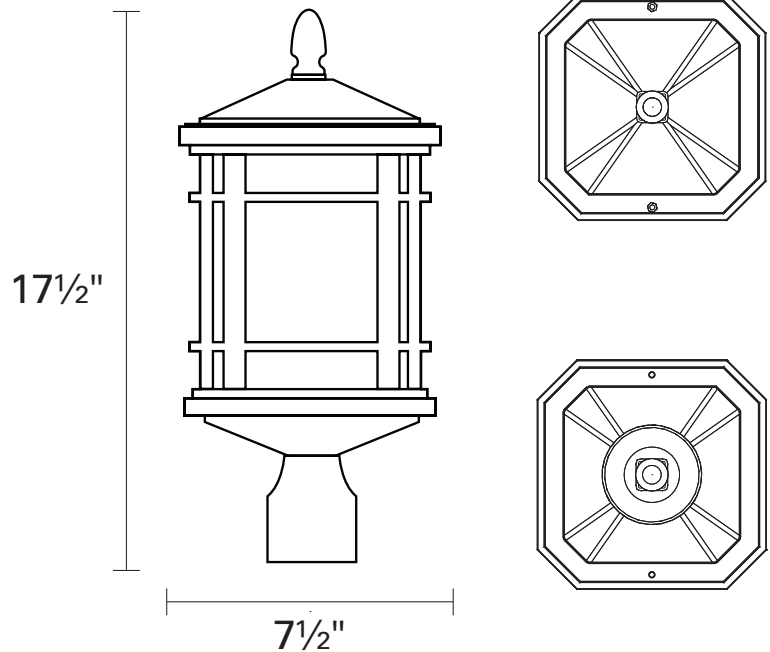

ADDITIONAL INFORMATION

No chain included. No pipe included.

120 Great Gulf Drive, Concord, ON L4K 5W1
+1 855 384 5483 | +1 855 384 8453
customerservice@dvi.lighting
www.dvcanada.com