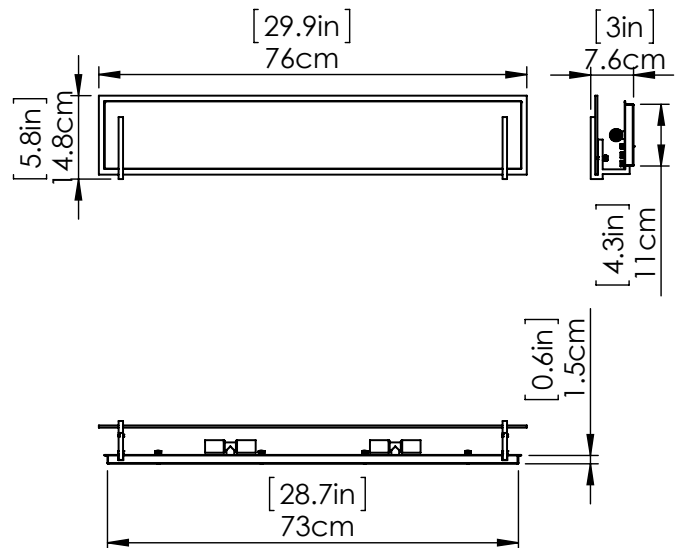

## DIMENSIONS

**Length / Ø:** 30"  
**Width:** N/A"  
**Height:** 5.75"  
**Depth:** 3"  
**Minimum Height:** 5.75"  
**Maximum Height:** 5.75"

## LAMPING

**Number of Sockets:** 4  
**Wattage of Individual Socket:** 20W  
**Socket Type:** G9  
**Socket Orientation:** Sideways  
**Lamp Confinement:** Mostly Open  
**Voltage:** 120V  
**Dimmable:** Yes  
**Bulbs Not Included**

## PIPE / CHAIN / CORD INFORMATION

**Pipe/Chain Kit Included:** Not Included  
**Pipe Information:** N/A  
**Chain Information:** N/A  
**Wire/Cord Information:** 8 Inches  
**Max Sloped Ceiling Angle:** N/A  
*\*Conversion 19° to 45° : ASY0101+Finish (2 loops + 1 chain):  
 For Additional Cost*