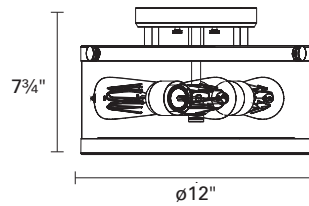

Width: N/A"

Height: 7.75"

Depth: N/A"

Minimum Height: N/A"

Maximum Height: N/A"

LAMPING

Number of Sockets: 3

Wattage of Individual Socket: 100W

Socket Type: Medium Base (E26)

Socket Orientation: Sideways

Lamp Confinement: Fully Open

Voltage: 120V

Dimmable: Yes

Bulbs Not Included

PIPE / CHAIN / CORD INFORMATION

Pipe/Chain Kit Included: Not Included

Pipe Information: N/A

Chain Information: N/A

Wire/Cord Information: N/A

Max Sloped Ceiling Angle: N/A

**Conversion 19° to 45° : ASY0101+Finish (2 loops + 1 chain);
For Additional Cost*

ADDITIONAL INFORMATION