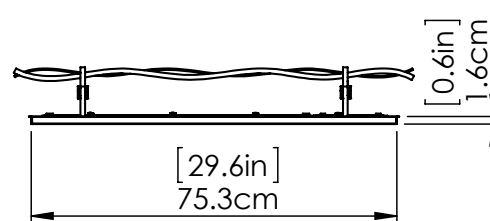

WARRANTY

- 5 Years Residential
- 20,000 Hours Commercial