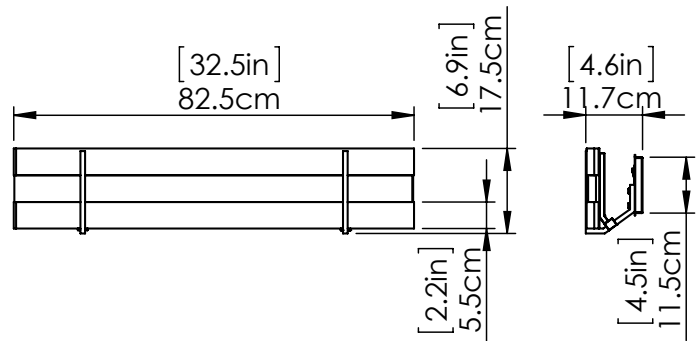

TIDES CCT LED

| VANITY

SKU | DVP15794

FINISH OPTIONS

- Ebony with Silk Screened White Glass
- Chrome with Silk Screened White Glass
- Venetian Brass with Silk Screened White Glass

DIMENSIONS

- Length / Ø:** 32.5"
- Width:** N/A"
- Height:** 7"
- Depth:** 4.5"
- Minimum Height:** 7"
- Maximum Height:** 7"

INTEGRATED LED INFORMATION

- Wattage:** 32W
- Initial Lumens:** 3200
- Colour Temperature:** 3000K / 4000K / 5000K
- CRI:** 90+
- Voltage:** 120
- Dimmable:** Yes
- Required Dimmer:** ELV

PIPE / CHAIN / CORD INFORMATION

- Pipe/Chain Kit Included:** No
- Pipe Information:** No Pipe Included
- Chain Information:** No Chain Included
- Wire/Cord Information:** 8 Inches
- Max Sloped Ceiling Angle:** N/A
- *Conversion 19° to 45° : ASY0101+Finish (2 loops + 1 chain):
For Additional Cost*