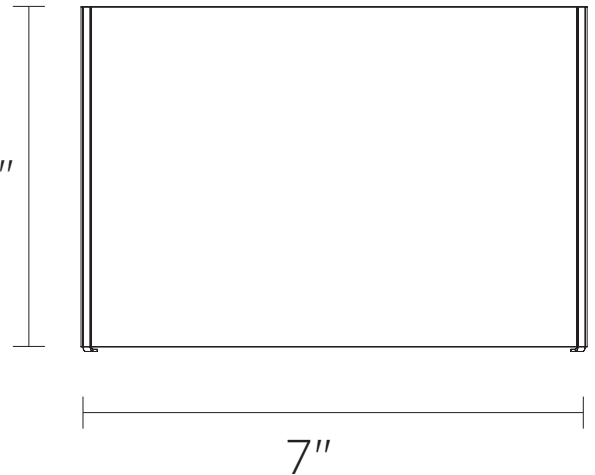

PIPE / CHAIN / CORD INFORMATION

Pipe/Chain Kit Included: Not Included
Pipe Information: N/A
Chain Information: N/A
Wire/Cord Information: 8 Inches
Max Sloped Ceiling Angle: N/A

4.25"