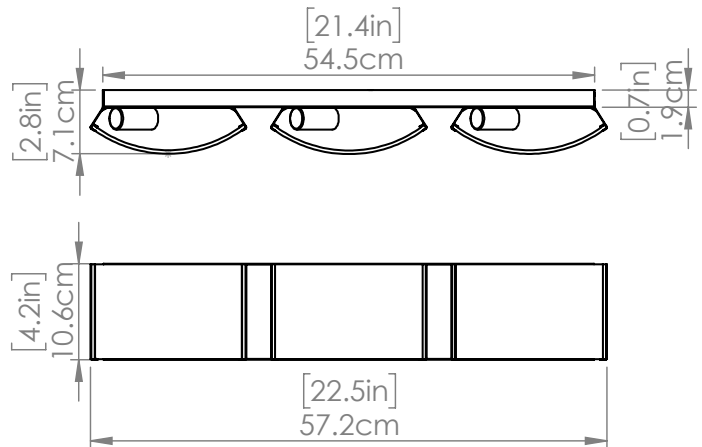

SKU | DVP17143

FINISH OPTIONS

- Ebony with Half Opal Glass
- Satin Nickel with Half Opal Glass
- Chrome with Half Opal Glass

DIMENSIONS

- Length / Ø:** N/A"
- Width:** 22.75"
- Height:** 4.25"
- Depth:** 3"
- Minimum Height:** 4.25"
- Maximum Height:** 4.25"

LAMPING

- Number of Sockets:** 3
- Wattage of Individual Socket:** 40W
- Socket Type:** Candelabra Base (E12)
- Socket Orientation:** Sideways, Angled
- Lamp Confinement:** Semi Enclosed
- Voltage:** 120V
- Dimmable:** Yes
- Bulbs Not Included**

PIPE / CHAIN / CORD INFORMATION

- Pipe/Chain Kit Included:** N/A
- Pipe Information:** N/A
- Chain Information:** N/A
- Wire/Cord Information:** 8"
- Max Sloped Ceiling Angle:** N/A

ADDITIONAL INFORMATION