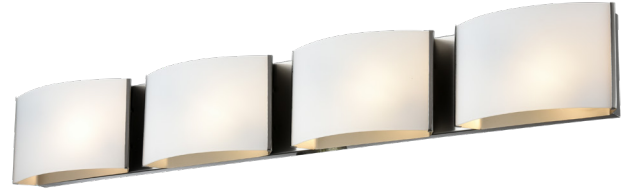

SKU | DVP17144

FINISH OPTIONS

- Ebony with Half Opal Glass
- Satin Nickel with Half Opal Glass
- Chrome with Half Opal Glass

DIMENSIONS

- Length / Ø:** N/A"
- Width:** 30.5"
- Height:** 4.25"
- Depth:** 3"
- Minimum Height:** 4.25"
- Maximum Height:** 4.25"

LAMPING

- Number of Sockets:** 4
- Wattage of Individual Socket:** 40W
- Socket Type:** Candelabra Base (E12)
- Socket Orientation:** Sideways, Angled
- Lamp Confinement:** Semi Enclosed
- Voltage:** 120V
- Dimmable:** Yes
- Bulbs Not Included**