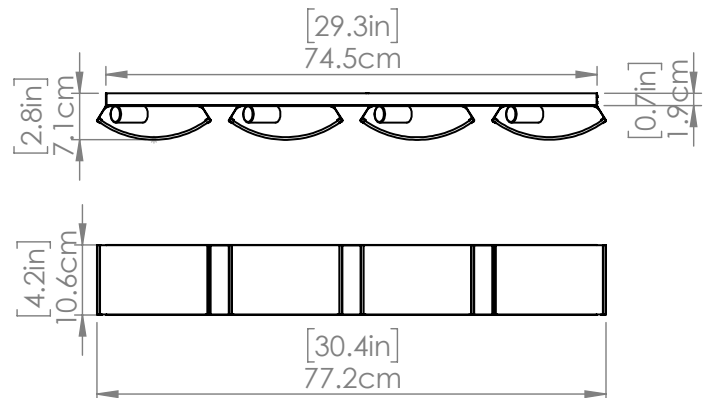

SKU | DVP17144

FINISH OPTIONS

- Ebony with Half Opal Glass
- Satin Nickel with Half Opal Glass
- Chrome with Half Opal Glass

DIMENSIONS

- Length / Ø:** N/A"
- Width:** 30.5"
- Height:** 4.25"
- Depth:** 3"
- Minimum Height:** 4.25"
- Maximum Height:** 4.25"

LAMPING

- Number of Sockets:** 4
- Wattage of Individual Socket:** 40W
- Socket Type:** Candelabra Base (E12)
- Socket Orientation:** Sideways, Angled
- Lamp Confinement:** Semi Enclosed
- Voltage:** 120V
- Dimmable:** Yes
- Bulbs Not Included**

PIPE / CHAIN / CORD INFORMATION

- Pipe/Chain Kit Included:** N/A
- Pipe Information:** N/A
- Chain Information:** N/A
- Wire/Cord Information:** 8"
- Max Sloped Ceiling Angle:** N/A

ADDITIONAL INFORMATION