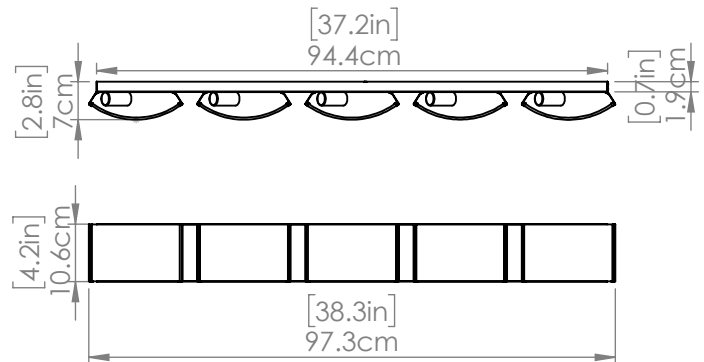

## DIMENSIONS

**Length / Ø:** N/A"  
**Width:** 38.5"  
**Height:** 4.25"  
**Depth:** 3"  
**Minimum Height:** 4.25"  
**Maximum Height:** 4.25"

## LAMPING

**Number of Sockets:** 5  
**Wattage of Individual Socket:** 40W  
**Socket Type:** Candelabra Base (E12)  
**Socket Orientation:** Sideways, Angled  
**Lamp Confinement:** Semi Enclosed  
**Voltage:** 120V  
**Dimmable:** Yes  
**Bulbs Not Included**