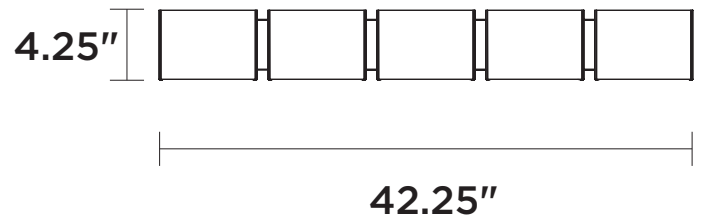

VANGUARD AC LED

| VANITY

DVI
LIGHTING

SKU | DVP1795

FINISH OPTIONS

Chrome with Half Opal Glass (CH-OP)
Satin Nickel with Half Opal Glass (SN-OP)

DIMENSIONS

Length / Ø: 42.25"
Width: N/A"
Height: 4.25"
Depth: 2.75"
Minimum Height: N/A"
Maximum Height: N/A"

INTEGRATED LED INFORMATION

Wattage: 52.5W
Initial Lumens: 800
Colour Temperature: 3000K
CRI: 80+
Voltage: 120
Dimmable: Yes
Required Dimmer: ELV DIMMER RECOMMENDED

PIPE / CHAIN / CORD INFORMATION

Pipe/Chain Kit Included: Not Included
Pipe Information: N/A
Chain Information: N/A
Wire/Cord Information: N/A
Max Sloped Ceiling Angle: N/A
**Conversion 19° to 45°: ASY0101+Finish (2 loops + 1 chain):
For Additional Cost*