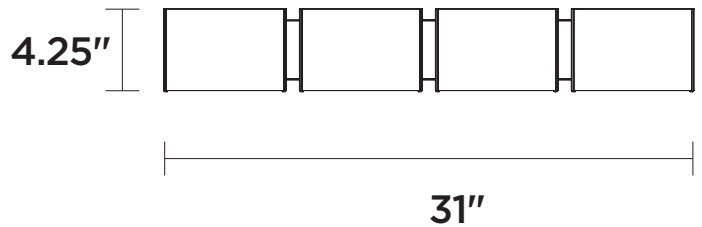

ADDITIONAL INFORMATION

- **Wall and Ceiling Mountable:** No
- **Up and Down Mountable:** No
- **Location Certification:** Dry Locations Only
- **ADA Compliant:** No

WARRANTY

- 5 Years Residential
- 20,000 Hours Commercial