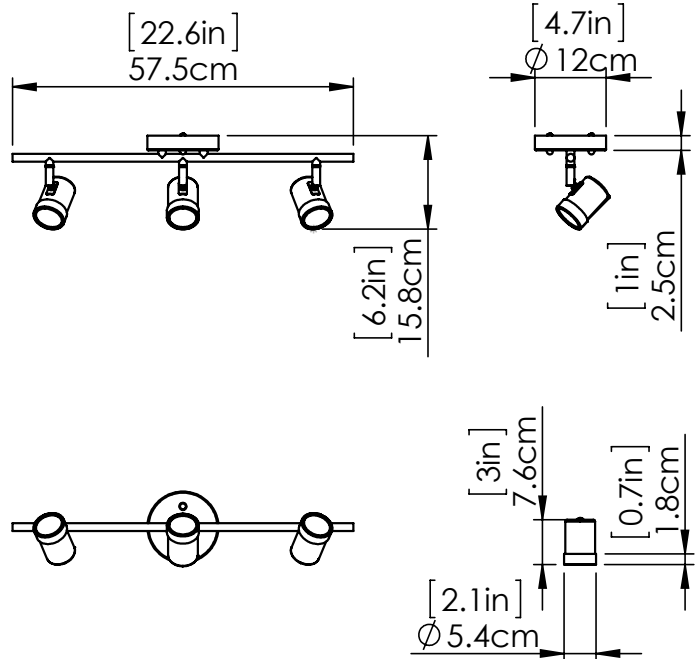

OEIL DE BASE

| TRACK

SKU | DVP19986

FINISH OPTIONS

Ebony and Multiple Finishes (EB+MF)

DIMENSIONS

Length / Ø: 22.75"

Width: 4.75"

Height: 6.25"

Depth: N/A"

Minimum Height: 6.25"

Maximum Height: 6.25"

LAMPING

Number of Sockets: 3

Wattage of Individual Socket: 25W

Socket Type: GU10

Socket Orientation: Multidirectional

Lamp Confinement: Fully Enclosed

Voltage: 120V

Dimmable: Yes

Bulbs Not Included

PIPE / CHAIN / CORD INFORMATION

Pipe/Chain Kit Included: Not Included

Pipe Information: N/A

Chain Information: N/A

Wire/Cord Information: 8 Inches

Max Sloped Ceiling Angle: N/A

**Conversion 19° to 45° : ASY0101+Finish (2 loops + 1 chain):*

For Additional Cost

ADDITIONAL INFORMATION

Wall and Ceiling Mountable: Yes