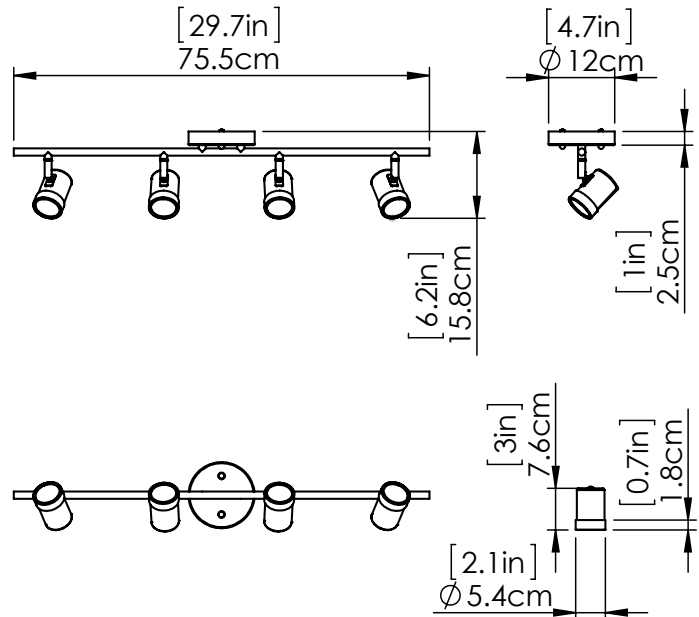

## DIMENSIONS

**Length / Ø:** 29.75"  
**Width:** 4.75"  
**Height:** 6.25"  
**Depth:** N/A"  
**Minimum Height:** 6.25"  
**Maximum Height:** 6.25"

## LAMPING

**Number of Sockets:** 4  
**Wattage of Individual Socket:** 25W  
**Socket Type:** GU10  
**Socket Orientation:** Multidirectional  
**Lamp Confinement:** Fully Enclosed  
**Voltage:** 120V  
**Dimmable:** Yes  
**Bulbs Not Included**

## PIPE / CHAIN / CORD INFORMATION

**Pipe/Chain Kit Included:** Not Included  
**Pipe Information:** N/A  
**Chain Information:** N/A  
**Wire/Cord Information:** 8 Inches  
**Max Sloped Ceiling Angle:** N/A  
*\*Conversion 19° to 45° : ASY0101+Finish (2 loops + 1 chain):  
For Additional Cost*