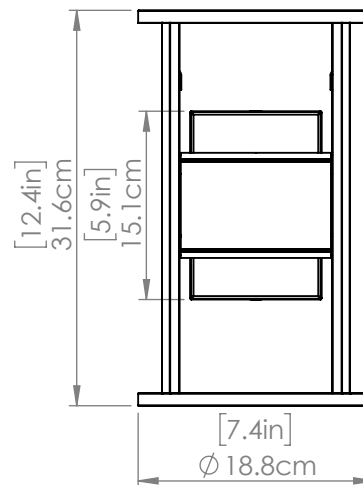

SKU | DVP22181

FINISH OPTIONS

Black

DIMENSIONS

Length / Ø: N/A**Width:** 7.5 in**Height:** 12.5 in**Depth:** 7.5 in**Minimum Height:** 12.5 in**Maximum Height:** N/A

LAMPING

Number of Sockets: 1**Wattage of Individual Socket:** 25W**Socket Type:** GU10 (GU10)**Socket Orientation:** Down**Lamp Confinement:** Fully Enclosed**Voltage:** 120V**Dimmable:** Yes**Bulbs Not Included**

PIPE / CHAIN / CORD INFORMATION

Pipe/Chain Kit Included: N/A**Pipe Information:** N/A**Chain Information:** N/A**Wire/Cord Information:** 8 in**Max Sloped Ceiling Angle:** N/A

ADDITIONAL INFORMATION

Wall and Ceiling Mountable: No**Up and Down Mountable:** No**Location Certification:** Wet Location Rated**ADA Compliant:** No