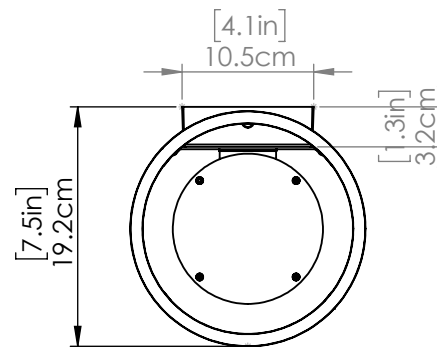

SKU | DVP22181

FINISH OPTIONS

Black

DIMENSIONS

Length / Ø: N/A**Width:** 7.5 in**Height:** 12.5 in**Depth:** 7.5 in**Minimum Height:** 12.5 in**Maximum Height:** N/A

LAMPING

Number of Sockets: 1**Wattage of Individual Socket:** 25W**Socket Type:** GU10 (GU10)**Socket Orientation:** Down**Lamp Confinement:** Fully Enclosed**Voltage:** 120V**Dimmable:** Yes**Bulbs Not Included**

PIPE / CHAIN / CORD INFORMATION

Pipe/Chain Kit Included: N/A**Pipe Information:** N/A**Chain Information:** N/A**Wire/Cord Information:** 8 in**Max Sloped Ceiling Angle:** N/A

ADDITIONAL INFORMATION

Wall and Ceiling Mountable: No**Up and Down Mountable:** No**Location Certification:** Wet Location Rated**ADA Compliant:** No