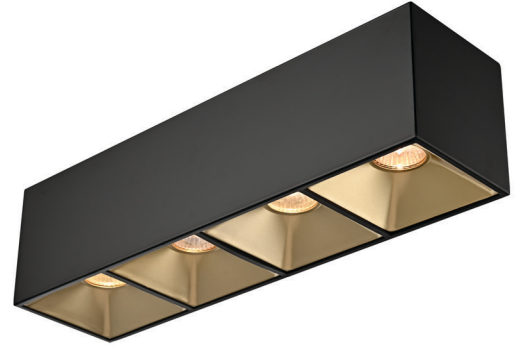

SEVERN

| Flush mount

SKU | DVP22287

FINISH OPTIONS

Multiple Shades with White Zinc Body

Multiple Shades with Black Body

DIMENSIONS

Length / Ø: 18.15"

Width: 9.21"

Height: 4.72"

LAMPING

Orientation of Light Source: Down

Number of Sockets: 4

Total Wattage: 4 X 25W

Wattage of Individual Bulb Socket: 25W

Lamping Confinement: Fully enclosed

Socket Type: GU10 (GU10)

Recommended Bulb: GU10 GU10 Clear

Bulb/Light Source Included: No