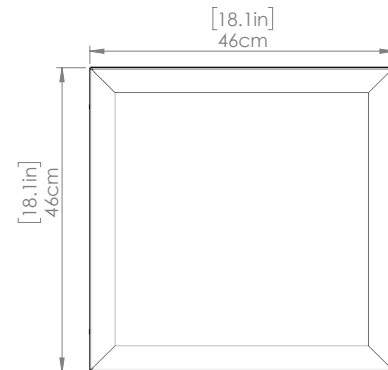

LED INFORMATION

CRI: 80+
Color Temperature: 2700/3000/3500/4000/5000K
Driver Type: Class II

Color Temperature	Initial Lumens	Delivered Lumens
2700K	2490	1205
3000K	2520	1219
3500K	2404	1163
4000K	2370	1144
5000K	2520	1219