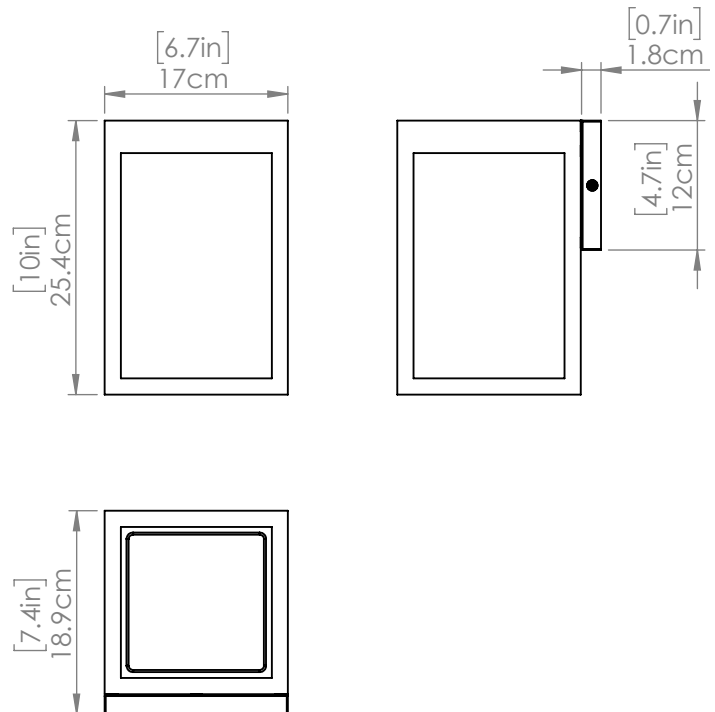

BISHOP LED OUTDOOR | SCONCE

SKU | DVP26971

FINISH OPTIONS

Black with Honeycomb Glass (BK-HNC)

DIMENSIONS

Length / Ø: N/A"

Width: 6.75"

Height: 10"

Depth: 7.5"

Minimum Height: N/A"

Maximum Height: N/A"

INTEGRATED LED INFORMATION

Wattage: 12W

Initial Lumens: 1400

Delivered Lumens (3000K): N/A

Delivered Lumens (4000K): N/A

Pipe Information: N/A

Chain Information: N/A

Wire/Cord Information: 8 Inches

Max Sloped Ceiling Angle: N/A

ADDITIONAL INFORMATION

Wall and Ceiling Mountable: No

Up and Down Mountable: N/A

Location Certification: Wet Location Rated