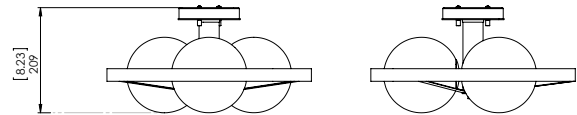

DIMENSIONS

- Length / Ø:** 16"
- Width:** N/A"
- Height:** 8.25"
- Depth:** N/A"
- Minimum Height:** N/A"
- Maximum Height:** N/A"

LAMPING

- Number of Sockets:** 3
- Wattage of Individual Socket:** 25W
- Socket Type:** G9
- Socket Orientation:** Sideways
- Lamp Confinement:** Fully Enclosed
- Voltage:** 120V
- Dimmable:** Yes
- Bulbs Not Included**

PIPE / CHAIN / CORD INFORMATION

- Pipe/Chain Kit Included:** Not Included
- Pipe Information:** N/A
- Chain Information:** N/A
- Wire/Cord Information:** 8 Inches
- Max Sloped Ceiling Angle:** N/A
- *Conversion 19° to 45° : ASY0101+Finish (2 loops + 1 chain):
For Additional Cost*