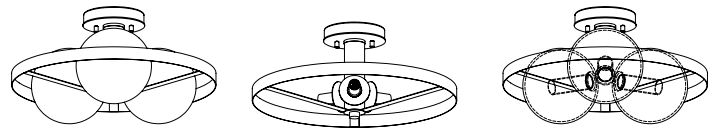

DIMENSIONS

- Length / Ø:** 16"
- Width:** N/A"
- Height:** 8.25"
- Depth:** N/A"
- Minimum Height:** N/A"
- Maximum Height:** N/A"

LAMPING

- Number of Sockets:** 3
- Wattage of Individual Socket:** 25W
- Socket Type:** G9
- Socket Orientation:** Sideways
- Lamp Confinement:** Fully Enclosed
- Voltage:** 120V
- Dimmable:** Yes
- Bulbs Not Included**

PIPE / CHAIN / CORD INFORMATION

- Pipe/Chain Kit Included:** Not Included
- Pipe Information:** N/A
- Chain Information:** N/A
- Wire/Cord Information:** 8 Inches
- Max Sloped Ceiling Angle:** N/A
- *Conversion 19° to 45° : ASY0101+Finish (2 loops + 1 chain):
For Additional Cost*