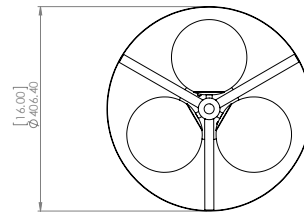

DIMENSIONS

- Length / Ø:** 16"
- Width:** N/A"
- Height:** 8.25"
- Depth:** N/A"
- Minimum Height:** N/A"
- Maximum Height:** N/A"

LAMPING

- Number of Sockets:** 3
- Wattage of Individual Socket:** 25W
- Socket Type:** G9
- Socket Orientation:** Sideways
- Lamp Confinement:** Fully Enclosed
- Voltage:** 120V
- Dimmable:** Yes
- Bulbs Not Included**

PIPE / CHAIN / CORD INFORMATION

- Pipe/Chain Kit Included:** Not Included
- Pipe Information:** N/A
- Chain Information:** N/A
- Wire/Cord Information:** 8 Inches
- Max Sloped Ceiling Angle:** N/A
- *Conversion 19° to 45° : ASY0101+Finish (2 loops + 1 chain):
For Additional Cost*