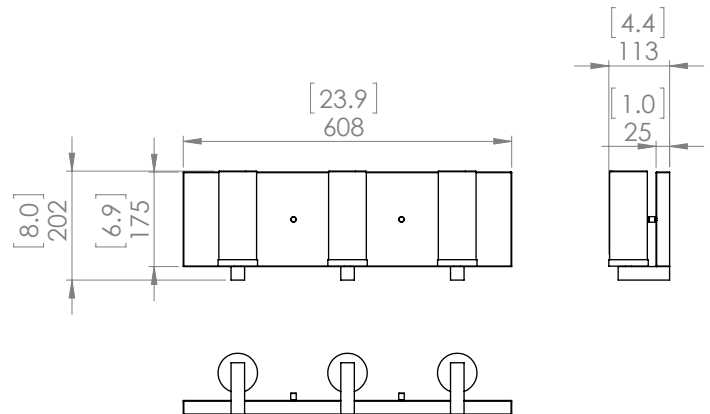

DIMENSIONS

Length / Ø: N/A"
Width: 24"
Height: 8"
Depth: 4.75"
Minimum Height: N/A"
Maximum Height: N/A"

LAMPING

Number of Sockets: 3
Wattage of Individual Socket: 70W
Socket Type: Medium Base (E26)
Socket Orientation: Up
Lamp Con inement: Semi Enclosed
Voltage: 120V
Dimmable: Yes
Bulbs Not Included

PIPE / CHAIN / CORD INFORMATION

Pipe/Chain Kit Included: Not Included
Pipe Information: N/A
Chain Information: N/A
Wire/Cord Information: 8 Inches
Max Sloped Ceiling Angle: N/A
**Conversion 19° to 45°: ASY0101+Finish (2 loops + 1 chain): For Additional Cost*