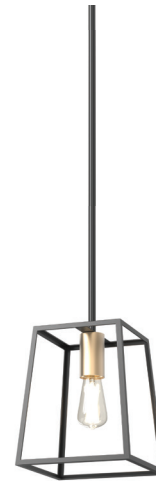

CATEGORY: SINGLE PENDANT

Modern rustic single pendant in brushed nickel and graphite with open shade. Single light single pendant provides up and down lighting. Bulbs not included. No chain included. Includes 40 inches of pipe. Not ADA approved. Not rated for damp or wet locations. Manufacturer guarantees 5 year warranty from date of purchase.

FIXTURE SPECIFICATIONS

Length / Ø: 7.25"
Width: 7.25"
Depth: N/A
Height: 9.25"
Minimum Height: 10.75"
Maximum Height: 50.75"
Damp Location Certified: No
Wet Location Certified: No

LAMPING

Number of Bulbs: 1
Max Bulb Wattage: 60W
Socket Type: Medium Base
Recommended Bulb: E26/ST19 Clear Edison LED
Bulbs Included: No

FINISH OPTIONS

BN/GR
 MF+EB

GLASS OPTIONS

N/A

RELATED SKUS

DVP29057	DVP29023
DVP29021	DVP29025
DVP29048	DVP29004
DVP29011	DVP29057

WARRANTY

5 Years