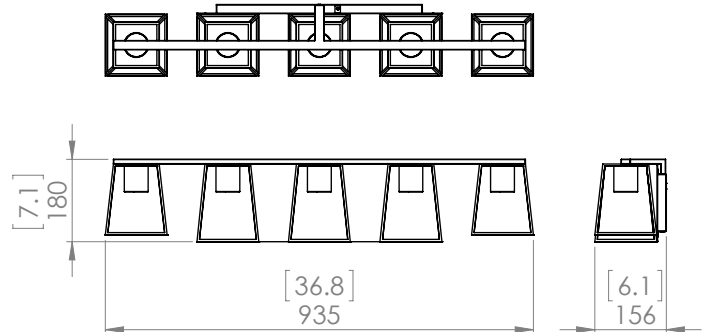

CAPE BRETON

| VANITY

DVI
LIGHTING

SKU | DVP29055

FINISH OPTIONS

Buffed Nickel and Graphite (BN+GR)
Multiple Finishes and Ebony (MF+EB)

DIMENSIONS

Length / Ø: 36.75"
Width: N/A"
Height: 7"
Depth: 6.25"
Minimum Height: 8.5"
Maximum Height: 8.5"

LAMPING

Number of Sockets: 5
Wattage of Individual Socket: 70W
Socket Type: Medium Base (E26)
Socket Orientation: Down
Lamp Confinement: Mostly Open
Voltage: 120V
Dimmable: Yes
Bulbs Not Included

PIPE / CHAIN / CORD INFORMATION

Pipe/Chain Kit Included: Not Included
Pipe Information: N/A
Chain Information: N/A
Wire/Cord Information: 8 Inches
Max Sloped Ceiling Angle: N/A
**Conversion 19° to 45° : ASY0101+Finish (2 loops + 1 chain):
For Additional Cost*