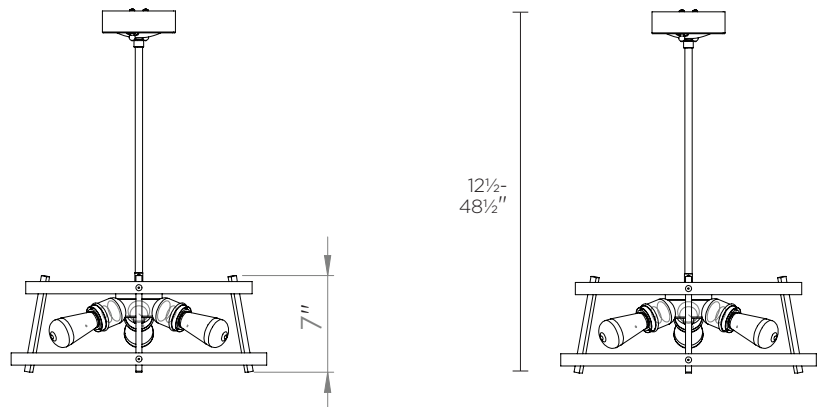

**CATEGORY: SINGLE PENDANT**

Modern rustic single pendant in satin nickel and graphite with open shade. Three light single pendant provides up and down lighting. Bulbs not included. No chain included. Includes 40 inches of pipe. Not ADA approved. Not rated for damp or wet locations. Manufacturer guarantees 5 year warranty from date of purchase.

**FIXTURE SPECIFICATIONS**

- Length / Ø:** 16.5"
- Width:** N/A
- Depth:** N/A
- Height:** 7"
- Minimum Height:** 8.5"
- Maximum Height:** 48.5"
- Damp Location Certified:** No
- Wet Location Certified:** No

**LAMPING**

- Number of Bulbs:** 3
- Max Bulb Wattage:** 60W
- Socket Type:** Medium Base
- Recommended Bulb:** E26/ST19 Clear Edison LED
- Bulbs Included:** No

**FINISH OPTIONS**

SN/GR

**GLASS OPTIONS**

N/A

**RELATED SKUS**

- DVP29423
- DVP29420
- DVP29405
- DVP29423

**WARRANTY**

5 Years

**ADDITIONAL INFORMATION**

No chain included. Includes 40 inches of pipe