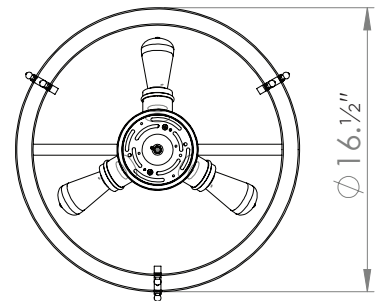

**CATEGORY: SINGLE PENDANT**

Modern rustic single pendant in satin nickel and graphite with open shade. Three light single pendant provides up and down lighting. Bulbs not included. No chain included. Includes 40 inches of pipe. Not ADA approved. Not rated for damp or wet locations. Manufacturer guarantees 5 year warranty from date of purchase.

**FIXTURE SPECIFICATIONS**

- Length / Ø:** 16.5"
- Width:** N/A
- Depth:** N/A
- Height:** 7"
- Minimum Height:** 8.5"
- Maximum Height:** 48.5"
- Damp Location Certified:** No
- Wet Location Certified:** No

**LAMPING**

- Number of Bulbs:** 3
- Max Bulb Wattage:** 60W
- Socket Type:** Medium Base
- Recommended Bulb:** E26/ST19 Clear Edison LED
- Bulbs Included:** No

**FINISH OPTIONS**

SN/GR

**GLASS OPTIONS**

N/A

**RELATED SKUS**

- DVP29423
- DVP29420
- DVP29405
- DVP29423

**WARRANTY**

5 Years

**ADDITIONAL INFORMATION**

No chain included. Includes 40 inches of pipe