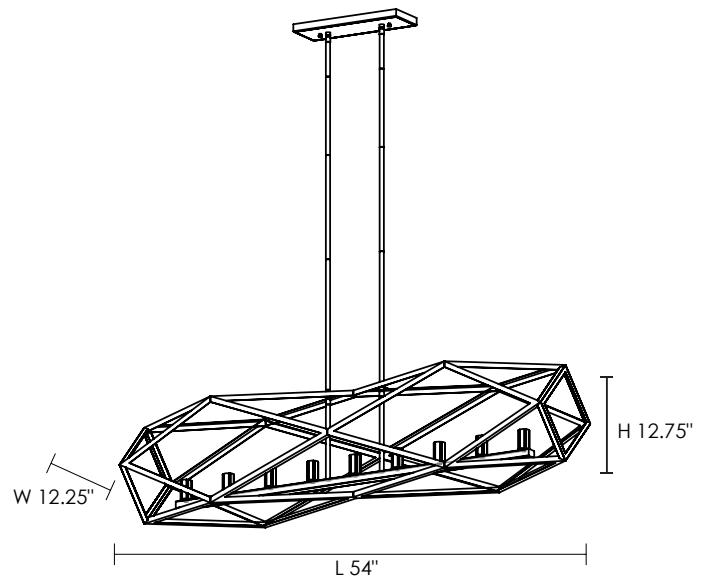

POLYGON

| LINEAR

SKU | DVP29504

FINISH OPTIONS

Chrome and Graphite (CH+GR)
Satin Nickel and Graphite (SN+GR)

DIMENSIONS

Length / Ø: 54"
Width: 12.25"
Height: 12.75"
Depth: N/A"
Minimum Height: 14.25"
Maximum Height: 54.25"

LAMPING

Number of Sockets: 9
Wattage of Individual Socket: 40W
Socket Type: Candelabra (E12)
Socket Orientation: Up
Lamp Confinement: Fully Open
Voltage: 120V
Dimmable: Yes
Bulbs Not Included

PIPE / CHAIN / CORD INFORMATION

Pipe/Chain Kit Included: Pipe Kit Available
Pipe Information: 40 (15 + 12 + 9 + 4) x 0.5 Inches Pipe Kit
Chain Information: N/A
Wire/Cord Information: 10 Ft
Max Sloped Ceiling Angle: N/A
**Conversion 19° to 45° : ASY0101+Finish (2 loops + 1 chain):
For Additional Cost*