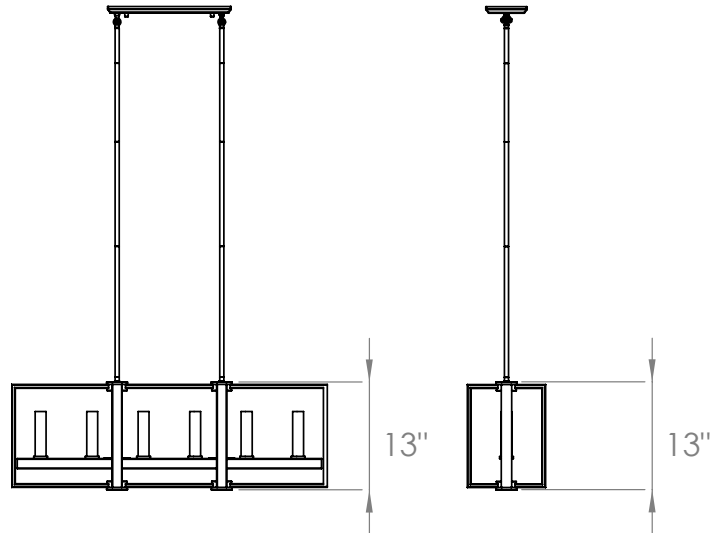

PIPE / CHAIN / CORD INFORMATION

Pipe/Chain Kit Included: Pipe Kit Available
Pipe Information: 40 (15 + 12 + 9 + 4) x 0.5 Inches Pipe Kit
Chain Information: N/A
Wire/Cord Information: 10 Ft
Max Sloped Ceiling Angle: N/A
**Conversion 19° to 45° : ASY0101+Finish (2 loops + 1 chain);
For Additional Cost*

ADDITIONAL INFORMATION

Wall and Ceiling Mountable: No
Up and Down Mountable: N/A
Location Certification: Dry Locations Only
ADA Compliant: No