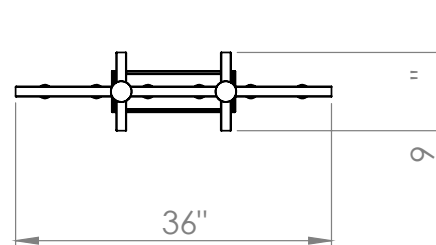

WARRANTY

5 Years Residential
20,000 Hours Commercial