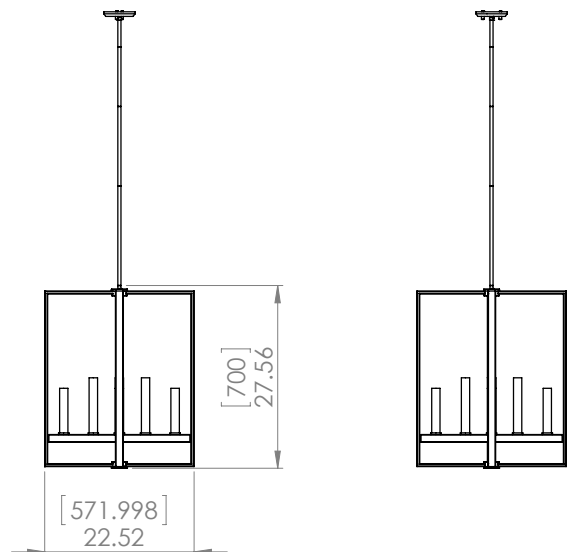

Length / Ø: 22.5"
Width: 22.5"
Height: 27.5"
Depth: N/A"
Minimum Height: 29"
Maximum Height: 69"

LAMPING

Number of Sockets: 8
Wattage of Individual Socket: 40W
Socket Type: Candelabra (E12)
Socket Orientation: Up
Lamp Confinement: Semi Enclosed
Voltage: 120V
Dimmable: Yes
Bulbs Not Included

PIPE / CHAIN / CORD INFORMATION

Pipe/Chain Kit Included: Pipe Kit Available
Pipe Information: 40 (15 + 12 + 9 + 4) x 0.5 Inches Pipe Kit
Chain Information: N/A
Wire/Cord Information: 10 Ft
Max Sloped Ceiling Angle: N/A
**Conversion 19° to 45° : ASY0101+Finish (2 loops + 1 chain);
For Additional Cost*