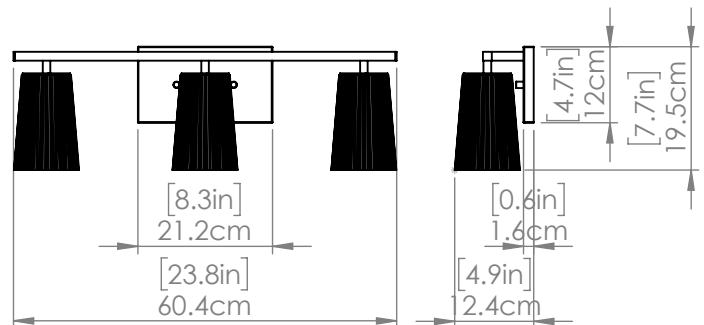

LUCA

| VANITY

DVI[®] LIGHTING

SKU | DVP31343

FINISH OPTIONS

Brass with Ribbed Ice Glass
Ebony with Ribbed Ice Glass
Chrome with Ribbed Ice Glass

DIMENSIONS

Length / Ø: N/A"
Width: 23.75"
Height: 7.75"
Depth: 5"
Minimum Height: N/A"
Maximum Height: N/A"

LAMPING

Number of Sockets: 3
Wattage of Individual Socket: 40W
Socket Type: Medium Base
Socket Orientation: Down
Lamp Confinement: Semi Enclosed
Voltage: 120V
Dimmable: Yes
Bulbs Not Included

PIPE / CHAIN / CORD INFORMATION

Pipe/Chain Kit Included: N/A
Pipe Information: N/A
Chain Information: N/A
Wire/Cord Information: 8 in
Max Sloped Ceiling Angle:

**Conversion 19° to 45° : ASY0101+Finish (2 loops + 1 chain):
For Additional Cost*