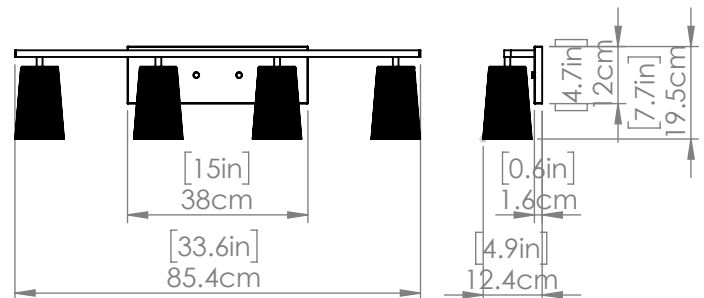

LUCA

| VANITY

DVI[®] LIGHTING

SKU | DVP31344

FINISH OPTIONS

Brass with Ribbed Ice Glass
Ebony with Ribbed Ice Glass
Chrome with Ribbed Ice Glass

DIMENSIONS

Length / Ø: N/A"
Width: 33.5"
Height: 7.75"
Depth: 5"
Minimum Height: N/A"
Maximum Height: N/A"

LAMPING

Number of Sockets: 4
Wattage of Individual Socket: 40W
Socket Type: Medium Base
Socket Orientation: Down
Lamp Confinement: Semi Enclosed
Voltage: 120V
Dimmable: Yes
Bulbs Not Included

PIPE / CHAIN / CORD INFORMATION

Pipe/Chain Kit Included: N/A
Pipe Information: N/A
Chain Information: N/A
Wire/Cord Information: 8 in
Max Sloped Ceiling Angle:

**Conversion 19° to 45° : ASY0101+Finish (2 loops + 1 chain):
For Additional Cost*