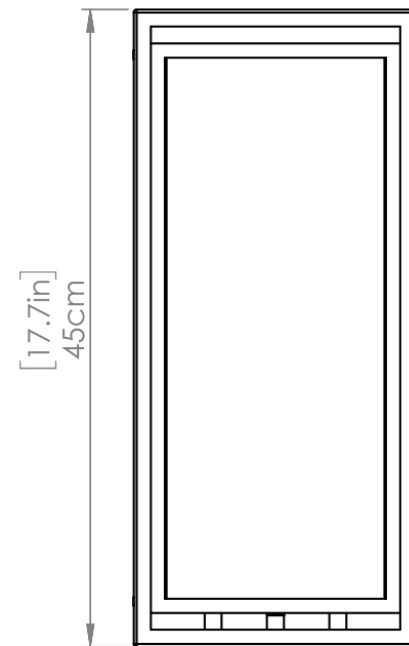

PIPE / CHAIN / CORD INFORMATION

Pipe/Chain Kit Included: N/A
Pipe Information: N/A
Chain Information: N/A
Wire/Cord Information: 8 in
Max Sloped Ceiling Angle: N/A