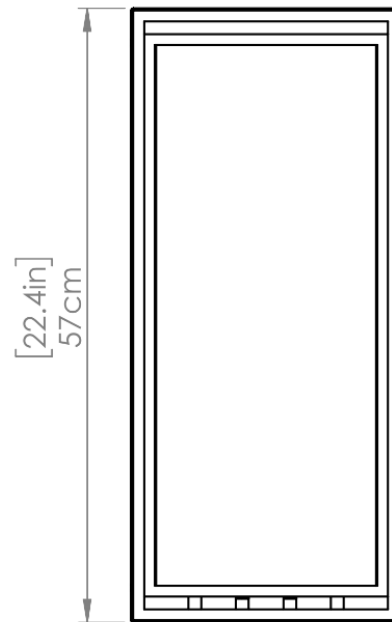

PIPE / CHAIN / CORD INFORMATION

Pipe/Chain Kit Included: N/A

Pipe Information: N/A

Chain Information: N/A

Wire/Cord Information: 8 in

Max Sloped Ceiling Angle: N/A