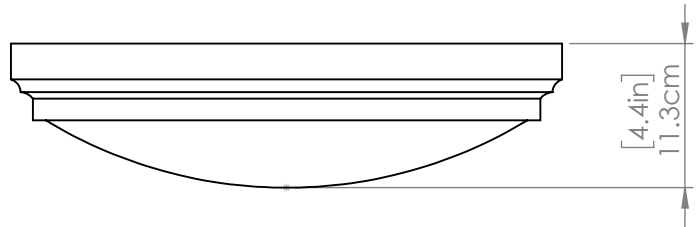

ALGOMA

| FLUSH MOUNT

SKU | DVP33048

FINISH OPTIONS

Satin Nickel
Brass
Ebony

DIMENSIONS

Length / Ø: 17"
Width: N/A"
Height: 4.5"
Depth: N/A"
Minimum Height: 4.5"
Maximum Height: 4.5"

INTEGRATED LED INFORMATION