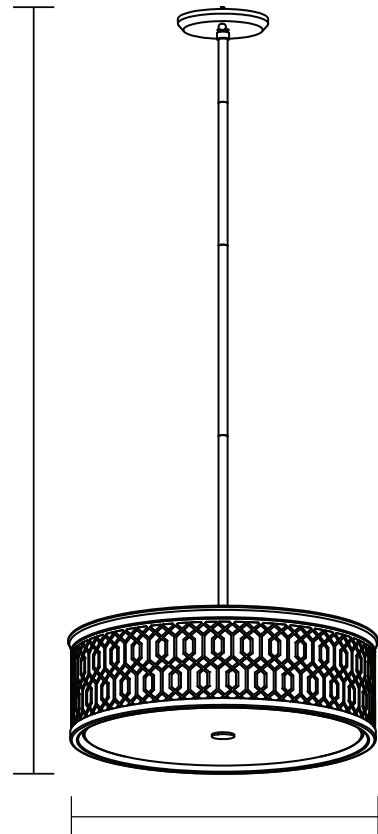

TORINO

SKU: DVP33920

DVI
LIGHTING

CATEGORY: SINGLE PENDANT

Glam single pendant in chrome with glass shade. Two light single pendant provides lighting. Bulbs not included. No chain included. No pipe included. Uses Standard bulbs. Not ADA approved. Not rated for damp or wet locations. Manufacturer guarantees 5 year warranty from date of purchase.

FIXTURE SPECIFICATIONS

Length / Ø: 16.25"

Width: N/A

Depth: N/A

Height: 6.25"

Minimum Height: 7.75"

Maximum Height: 47.75"

Damp Location Certified: No

Wet Location Certified: No

LAMPING

Number of Bulbs: 2

Max Bulb Wattage: 70W

Socket Type: Medium Base

Recommended Bulb: #N/A

Bulbs Included: No

FINISH OPTIONS

5 Years

ADDITIONAL INFORMATION

No chain included. No pipe included.

47.75"

Ø 16.25"