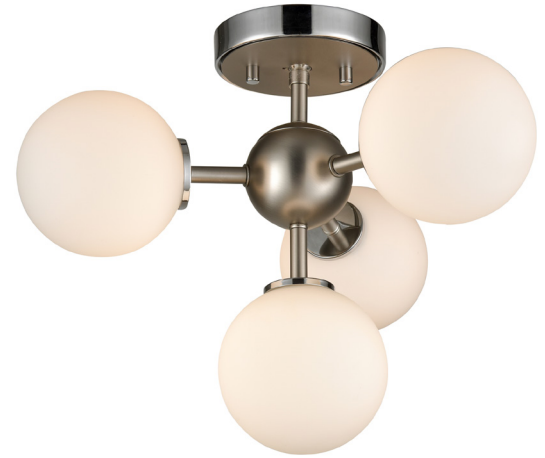

CATEGORY: SEMI-FLUSH MOUNT

With the soft & cozy glow of half opal glass, it's easy to get lost in the beauty of Alouette. Adorn your home with this elegant semi-flush mount for a vibrant and warm light.

FIXTURE SPECIFICATIONS

Ø: 15.25"

Width: N/A

Height: 11.25"

Minimum Height: N/A

Maximum Height: N/A

Wet Location Certified: No

Damp Location Certified: No

LAMPING

Number of Bulbs: 4

Max Bulb Wattage: 25W

Socket Type: G9

Recommended Bulb: Frosted Clear G9 LED

Bulbs Included: N

FINISH OPTIONS

Chrome and Buffed Nickel (CH+BN)

Graphite (GR)

GLASS OPTIONS

Half Opal Glass (OP)

RELATED SKUS

DVP34502

DVP34521

DVP34511

DVP34523