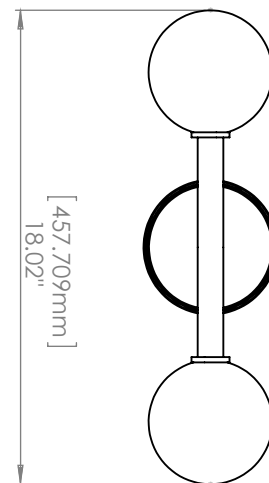

GLASS OPTIONS

OP