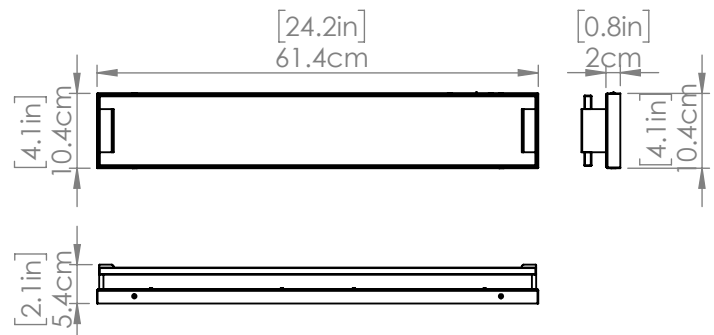

SKU | DVP35343

FINISH OPTIONS

Ebony with Faux Alabaster Glass
Brass with Faux Alabaster Glass

DIMENSIONS

Length / Ø: N/A"
Width: 24.25"
Height: 4.25"
Depth: 2.25"
Minimum Height: 4.25"
Maximum Height: 4.25"

INTEGRATED LED INFORMATION

Wattage: 1 X 32W
Initial Lumens: 2200
Delivered Lumens (2700K): N/A
Delivered Lumens (3000K): 767.27
Delivered Lumens (3500K): N/A
Delivered Lumens (4000K): N/A
Delivered Lumens (5000K): N/A
Colour Temperature: 2700/3000/3500/4000/5000K
CRI: 90+
Voltage: 120V
Dimmable: Yes
Required Dimmer: LED+/Universal

PIPE / CHAIN / CORD INFORMATION

Pipe/Chain Kit Included: N/A
Pipe Information: N/A
Chain Information: N/A
Wire/Cord Information: 8"
Max Sloped Ceiling Angle: N/A

ADDITIONAL INFORMATION

Wall and Ceiling Mountable: Yes
Up and Down Mountable: Multi-Orientation
Location Certification: Dry Locations Only
ADA Compliant: Yes