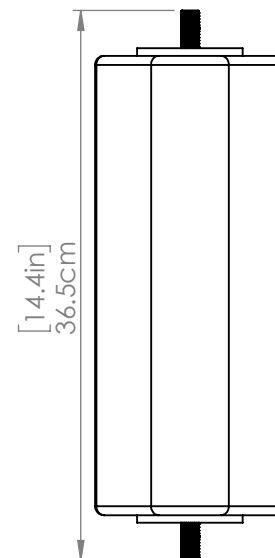

SKU | DVP35901

FINISH OPTIONS

Brass with True Opal Acrylic Shade
Ebony with True Opal Acrylic Shade

DIMENSIONS

Length / Ø: N/A"

Width: 14.25"

Height: 5"

Depth: 4.25"

Minimum Height: N/A"

Maximum Height: N/A"

LAMPING

Number of Sockets: 2

Wattage of Individual Socket: 40W

Socket Type: Medium Base

Socket Orientation: Up and Down

Lamp Confinement: Fully Enclosed

Voltage: 120V

Dimmable: Yes

Bulbs Not Included

PIPE / CHAIN / CORD INFORMATION

Pipe/Chain Kit Included: N/A

Pipe Information: N/A

Chain Information: N/A

Wire/Cord Information: 8 in

Max Sloped Ceiling Angle:

**Conversion 19° to 45° : ASY0101+Finish (2 loops + 1 chain):
For Additional Cost*

ADDITIONAL INFORMATION

Wall and Ceiling Mountable: Yes

Up and Down Mountable: Yes

Location Certification: Dry Locations Only

ADA Compliant: No

WARRANTY

5 Years Residential

20,000 Hours Commercial