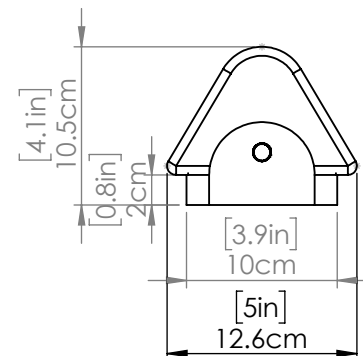

SKU | DVP35901

FINISH OPTIONS

Brass with True Opal Acrylic Shade
Ebony with True Opal Acrylic Shade

DIMENSIONS

Length / Ø: N/A"

Width: 14.25"

Height: 5"

Depth: 4.25"

Minimum Height: N/A"

Maximum Height: N/A"

LAMPING

Number of Sockets: 2

Wattage of Individual Socket: 40W

Socket Type: Medium Base

Socket Orientation: Up and Down

Lamp Confinement: Fully Enclosed

Voltage: 120V

Dimmable: Yes

Bulbs Not Included

PIPE / CHAIN / CORD INFORMATION

Pipe/Chain Kit Included: N/A

Pipe Information: N/A

Chain Information: N/A

Wire/Cord Information: 8 in

Max Sloped Ceiling Angle:

**Conversion 19° to 45° : ASY0101+Finish (2 loops + 1 chain):
For Additional Cost*

ADDITIONAL INFORMATION

Wall and Ceiling Mountable: Yes

Up and Down Mountable: Yes

Location Certification: Dry Locations Only

ADA Compliant: No

WARRANTY

5 Years Residential

20,000 Hours Commercial