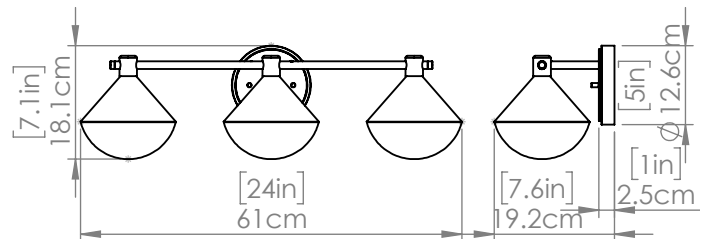

SKU | DVP36143

FINISH OPTIONS

Black with Half Opal Glass

DIMENSIONS

Length / Ø: N/A

Width: 24 in

Height: 7.25 in

Depth: 7.5 in

Minimum Height: 7.25 in

Maximum Height: N/A

LAMPING

Number of Sockets: 3

Wattage of Individual Socket: 40W

Socket Type: Candelabra Base (E12)

Socket Orientation: Down

Lamp Confinement: Fully Enclosed

Voltage: 120V

Dimmable: Yes

Bulbs Not Included

PIPE / CHAIN / CORD
INFORMATION

Pipe/Chain Kit Included: No

Pipe Information: N/A

Chain Information: N/A

Wire/Cord Information: 8 in

Max Sloped Ceiling Angle: N/A

ADDITIONAL INFORMATION

Wall and Ceiling Mountable: N/A

Up and Down Mountable: No

Location Certification: Dry Locations Only

ADA Compliant: No

WARRANTY