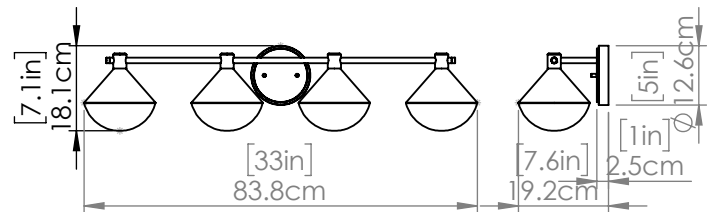

WARRANTY

5 Years Residential