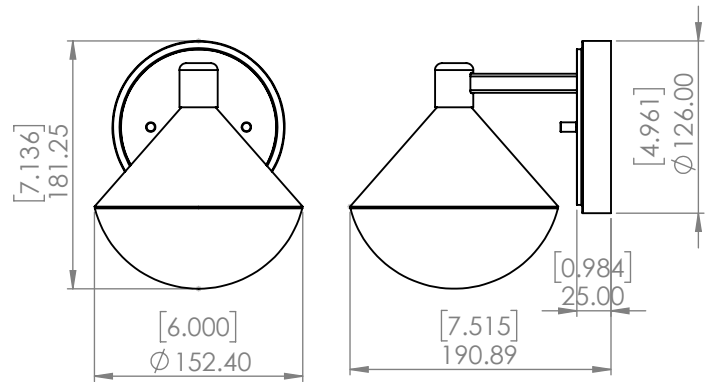

SKU | DVP36171

FINISH OPTIONS

Black with Half Opal Glass

DIMENSIONS

Length / Ø: N/A"**Width:** 6"**Height:** 7"**Depth:** 7.5"**Minimum Height:** 7"**Maximum Height:** N/A"

LAMPING

Number of Sockets: 1**Wattage of Individual Socket:** 40W**Socket Type:** Candelabra Base (E12)**Socket Orientation:** Down**Lamp Confinement:** Fully Enclosed**Voltage:** 120V**Dimmable:** Yes**Bulbs Not Included**

PIPE / CHAIN / CORD INFORMATION

Pipe/Chain Kit Included: N/A**Pipe Information:** N/A**Chain Information:** N/A**Wire/Cord Information:** 8"**Max Sloped Ceiling Angle:** N/A

ADDITIONAL INFORMATION

Wall and Ceiling Mountable: No**Up and Down Mountable:** No**Location Certification:** Wet Location Rated**ADA Compliant:** No